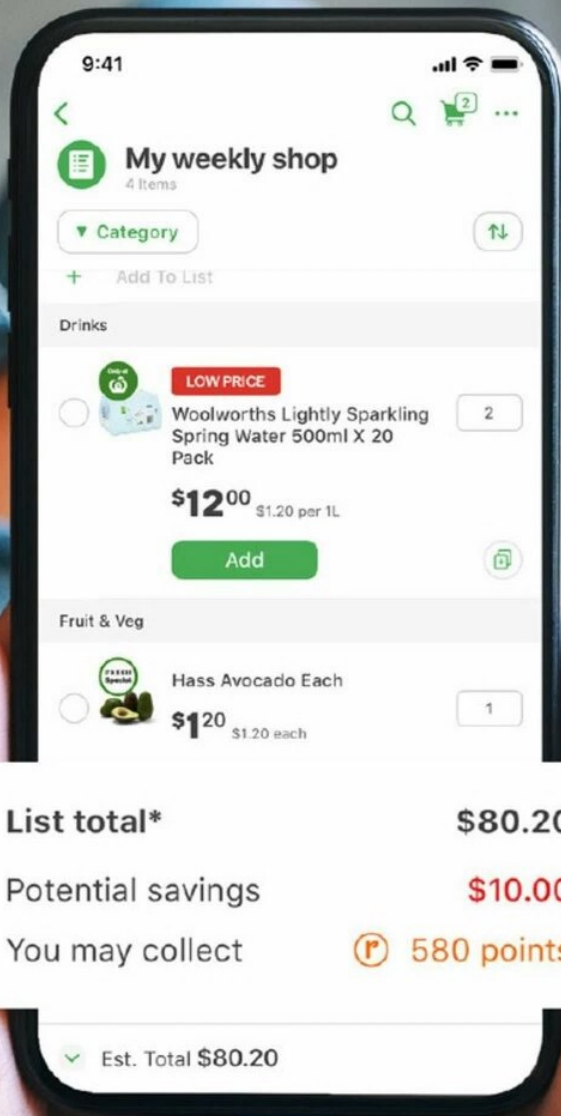

Check your total spend before you shop with Lists

Pre-plan by checking your total spend, savings and Everyday Rewards points before you shop with Lists in-app so you can stay on top of your budget.

Try Lists >

*Pricing and products shown are for illustrative purposes only.

App : Online : In store