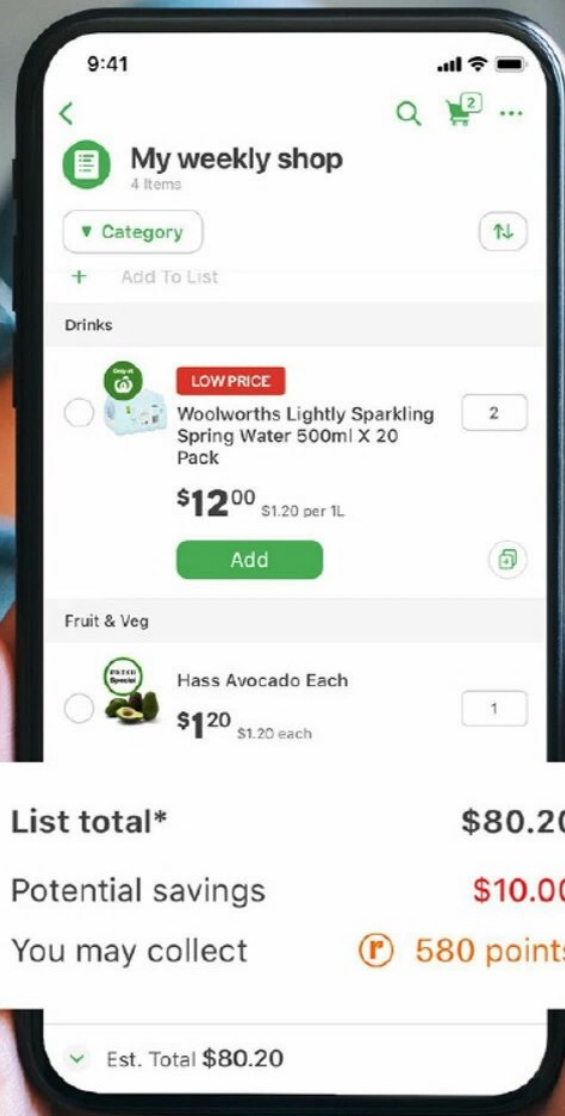

List total*	$80.20
Potential savings	$10.00
You may collect	🍷 580 points

Est. Total $80.20

Check your total spend before you shop with Lists

Pre-plan by checking your total spend, savings and Everyday Rewards points before you shop with Lists in-app so you can stay on top of your budget.

[Try Lists >](#)

*Pricing and products shown are for illustrative purposes only.

App : Online : In store