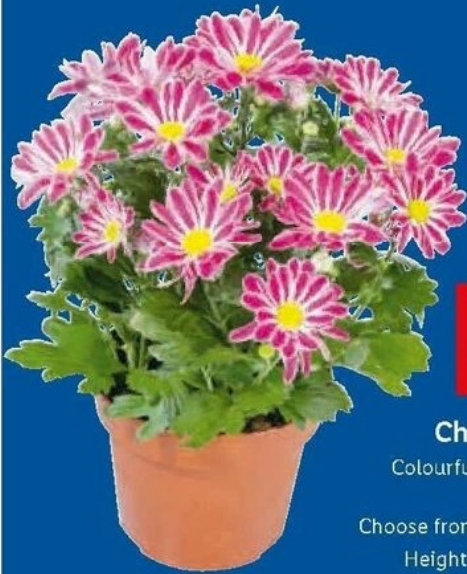

£19.99

minky

Plant picks that will wow **this summer**

£1.99

Chrysanthemum

Colourful plants to brighten up outdoor spaces

Choose from a range of colours

Height: 28cm; Pot Ø: 13cm