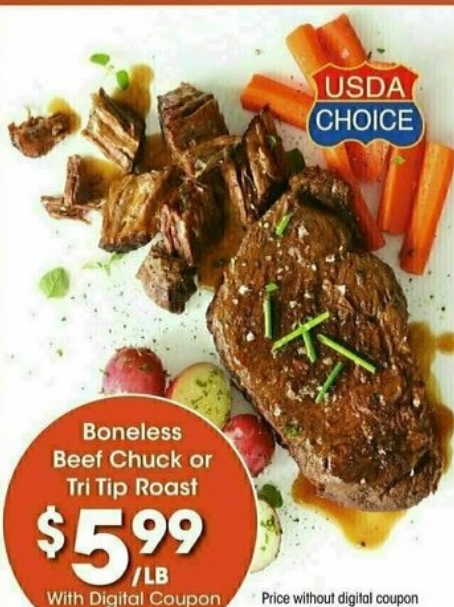

WEEKLY DIGITAL DEALS

Use each coupon
UP TO 5 TIMES
in one transaction*

Scan me to
download deals

Look for
these tags.

**USDA
CHOICE**

Boneless
Beef Chuck or
Tri Tip Roast
\$5.99
/LB
With Digital Coupon

Price without digital coupon
is up to \$7.99 lb with Card.