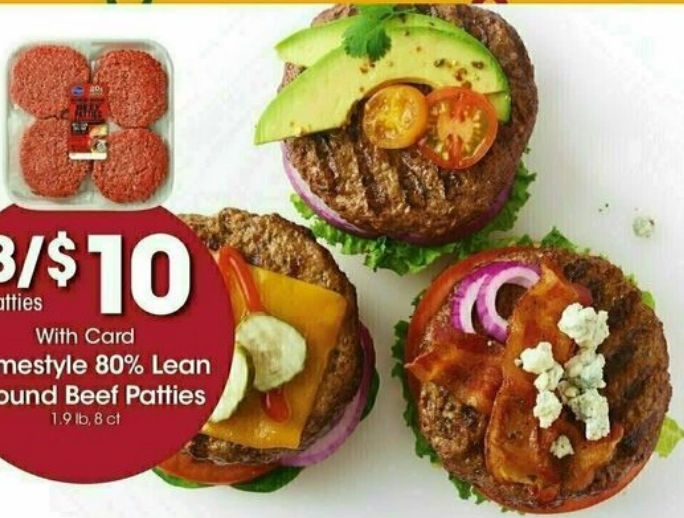

8/$10
patties
With Card
Homestyle 80% Lean Ground Beef Patties
1.9 lb, 8 ct