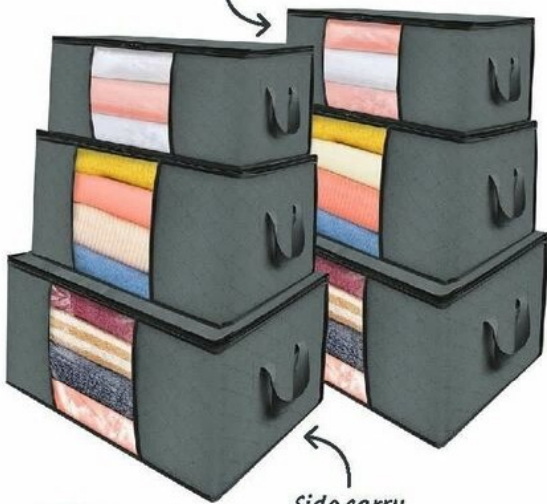

\$9⁹⁹
pk

Nestwell Small Tray Box 4 Pack

Cutout front for easy access to contents, integrated handles. Includes 2x white and 2x black tray boxes. W17.2xH10.5 x L24.3cm.

Accessories not included

\$12⁹⁹
ea

Casa Blanc 2-Tiered Carousel Organiser

- Spinning storage solution
- Stores your makeup and bathroom accessories
- H21.5cm

Accessories not included

\$12⁹⁹
ea

Casa Blanc 3-Tiered Shelf Organiser

- Stores your makeup and bathroom accessories
- W24.8 x H32.7 x D12.7cm

WHILE STOCKS LAST!

See-through window

Side carry handles

\$19.99
pk

Casa Blanc Clothing Organiser Set 6 pack
Fabric, collapsible with reinforced frame. Top zip closure. Includes 2x 30L, 2x 50L and 2x 80L.

\$34.99
ea

SABA Under Bed Storage Container

- Translucent PP cover
- 2-way opening
- Easy glide wheels
- Stackable design
- W405 x H175 x L810mm

Accessories not included

BPA free

\$14.99
pk

Nestwell Storage Box
Durable, nesting design or stackable with lids.
A. Nestwell 20L Storage Boxes 3 Pack W27.7 x H26.5 x L38.3cm.
B. Nestwell 10L Storage Boxes 4 Pack W27.5 x H13.7 x L38.5cm.
C. Nestwell 5L Storage Boxes 5 Pack W27.5 x H7.3 x L38.5cm.