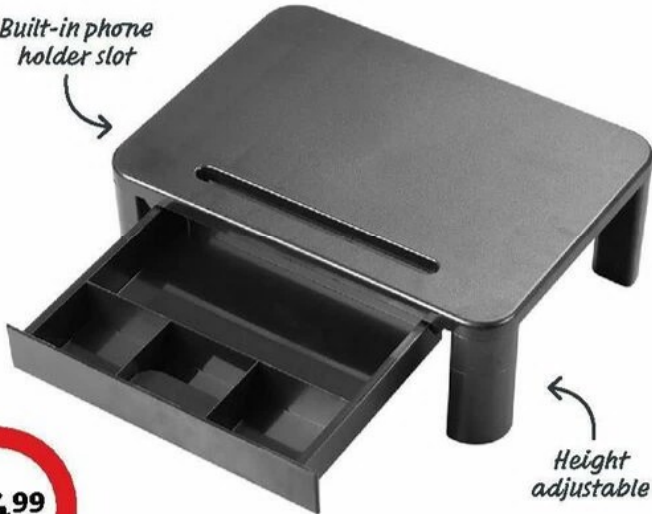

\$34.99
ea

SABA Under Bed Storage Container

- Translucent PP cover
- 2-way opening
- Easy glide wheels
- Stackable design
- W405 x H175 x L810mm

Accessories not included

BPA free

\$14.99
pk

Nestwell Storage Box
Durable, nesting design or stackable with lids.
A. Nestwell 20L Storage Boxes 3 Pack W27.7 x H26.5 x L38.3cm.
B. Nestwell 10L Storage Boxes 4 Pack W27.5 x H13.7 x L38.5cm.
C. Nestwell 5L Storage Boxes 5 Pack W27.5 x H7.3 x L38.5cm.

\$14.99
ea

Sienda Home Expandable Shoe Rack
4x tier shoe rack. Height adjustable shelves and expandable width.

WHILE STOCKS LAST!

Phone not included

\$39⁹⁹_{ea}

Verve Gimbal Selfie Stick with Tripod

Extendable and foldable aluminum rod. Single axis stabiliser, 360° rotation tripod. Includes Bluetooth remote shutter.

Built-in phone holder slot

\$24⁹⁹_{ea}

SABA Monitor Stand Riser

Supports monitors up to 27". Includes compartment drawer.

Flashlight and reading light

1200mAh

SOS sound alarm

\$29⁹⁹_{ea}