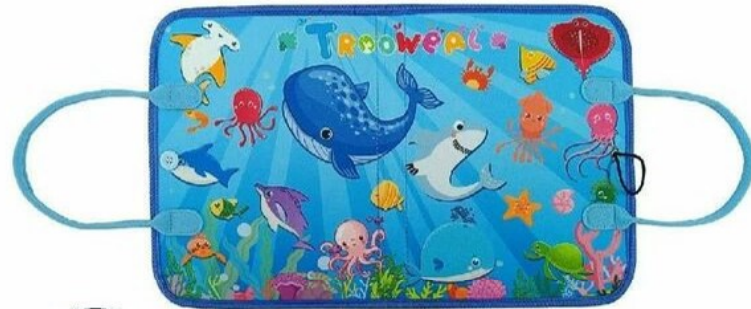

\$14.99
ea

Sienda Home Expandable Shoe Rack
4x tier shoe rack. Height adjustable shelves and expandable width.

WHILE STOCKS LAST!

Phone not included

\$39⁹⁹_{ea}

Verve Gimbal Selfie Stick with Tripod

Extendable and foldable aluminum rod. Single axis stabiliser, 360° rotation tripod. Includes Bluetooth remote shutter.

Built-in phone holder slot

\$24⁹⁹_{ea}

SABA Monitor Stand Riser

Supports monitors up to 27". Includes compartment drawer.

Flashlight and reading light

1200mAh

SOS sound alarm

\$29⁹⁹_{ea}

Verve Hand Crank Dynamo Radio with Power Bank

Multifunctional radio perfect for the outdoors. Receive radio reports, charge your devices with 2W output. Built-in 1200mAh rechargeable battery and solar panel with hand-crank charging options. Includes earphone jack and telescopic antenna.

3+

3+ years

\$19⁹⁹_{ea}

Busy Book Learning Boards

Lightweight and compact. 6x interactive pages to help develop fine motor skills, finger agility and cognitive ability.

coles Best Buys

ONLINE EXCLUSIVES

Want even more Coles Best Buys?