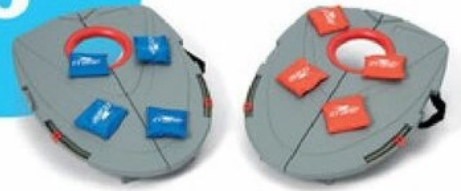

Crane
Ladder Toss, Bottle
Strike or Bean Bag Toss

$8.99
Each
Baden
Basketball,
Football or
Soccer Ball

$19.99
Crane
Premium
Stadium
Seat