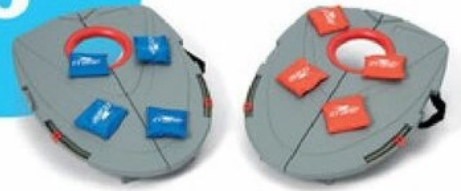

Crane
Ladder Toss, Bottle
Strike or Bean Bag Toss