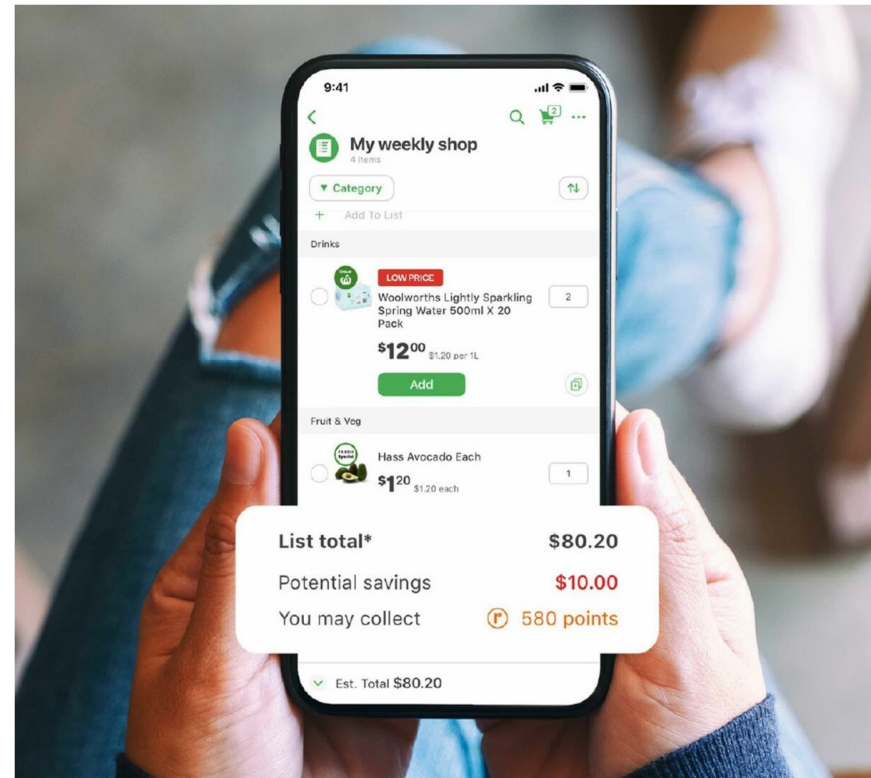

Check your total spend before you shop with Lists

Pre-plan by checking your total spend, savings and Everyday Rewards points before you shop with Lists in-app so you can stay on top of your budget.

Try Lists >

App : Online : In store