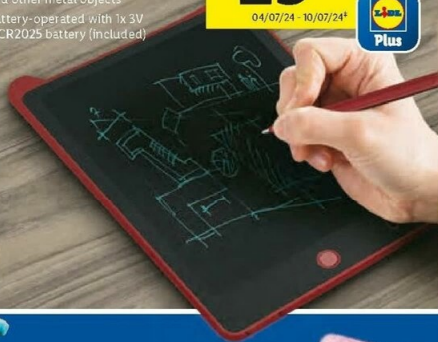

£5.99
£3.99
04/07/24 – 10/07/24