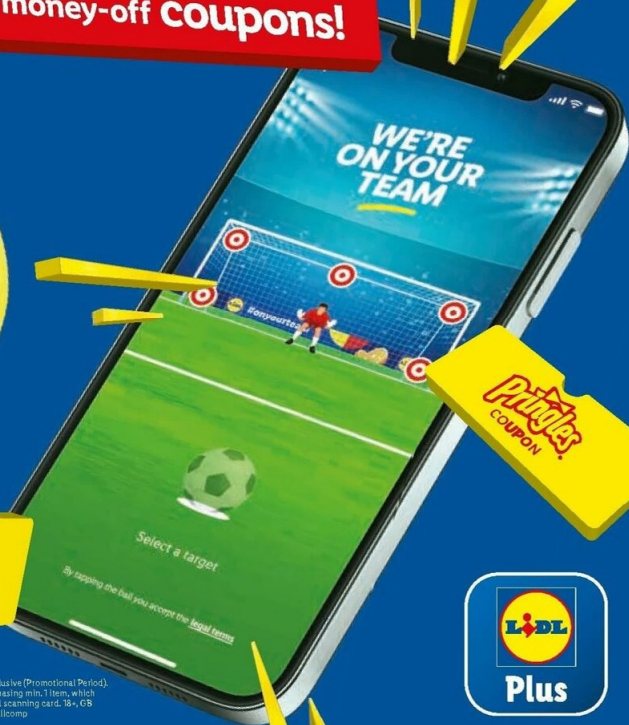

Shop & Shoot
for a chance to

Win

Millions of
money-off coupons!