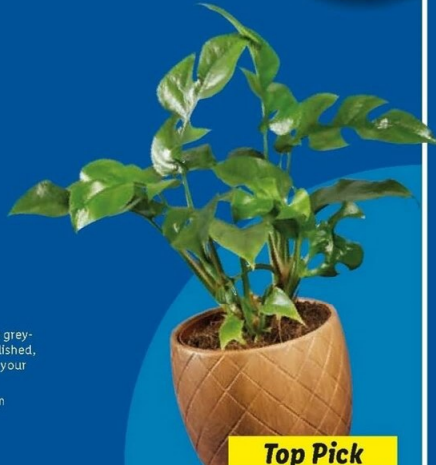

Top Pick

£4.99

On Sale Sun 14 Jul

Plant in Wood Design Ceramic

Choose from a variety of houseplants in a stylish, wood-effect ceramic pot
Height: 20-40cm
Pot Ø: 12cm