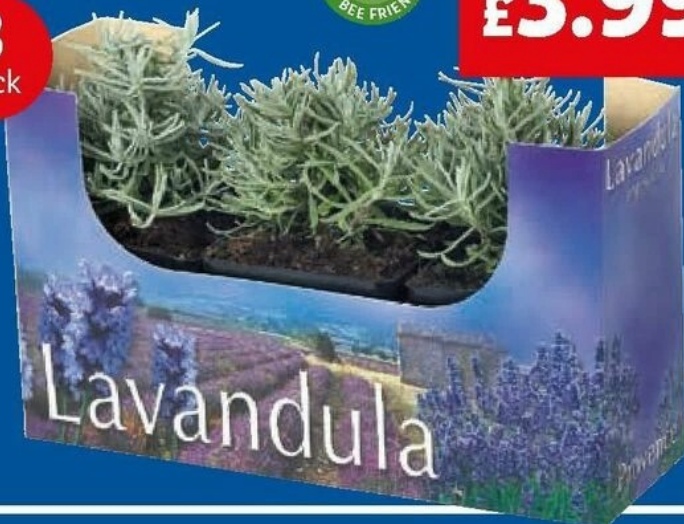

## English Lavender

A perfect plant for attracting bees and butterflies. Lavender should be planted in full sun and watered regularly  
Height: 20cm; Pot Ø: 9cm

**Top Pick**

**£3.99**

**3 pack**

**£4.99**