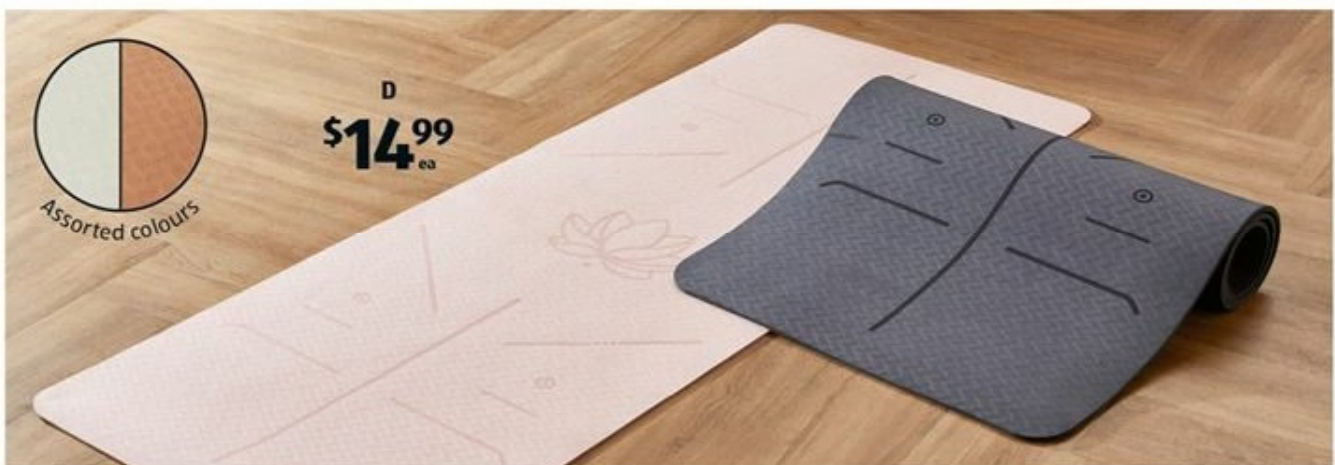

Flex fit

$16⁹⁹
ea

A

A Women's Yoga Jacket or Sweat Top $16.99

- Buttery soft, modal blend with thumbholes
- Funnel Neck Jacket or Sweat Top
- Assorted colours • Sizes: XS-XL 716755

B Women's Yoga Tights $14.99

- High performance, moisture regulating fabric
- Wide, comfortable waistband with internal pocket • 7/8 Khaki, Full Length Camo Print or Full Length Black • Sizes: XS-XL 716598

C Women's Yoga Crop or Tank $11.99

- Designed for low to mid intensity movements
- Built-in bra with removable cups
- Crop in Black or Camo Print or Tank in Khaki
- Sizes: XS-XL 716601

← Buttery soft fabric

C **$11⁹⁹**
ea

Moisture wicking fabric
▼

$14⁹⁹
ea

B

Assorted colours

D **$14⁹⁹**
ea